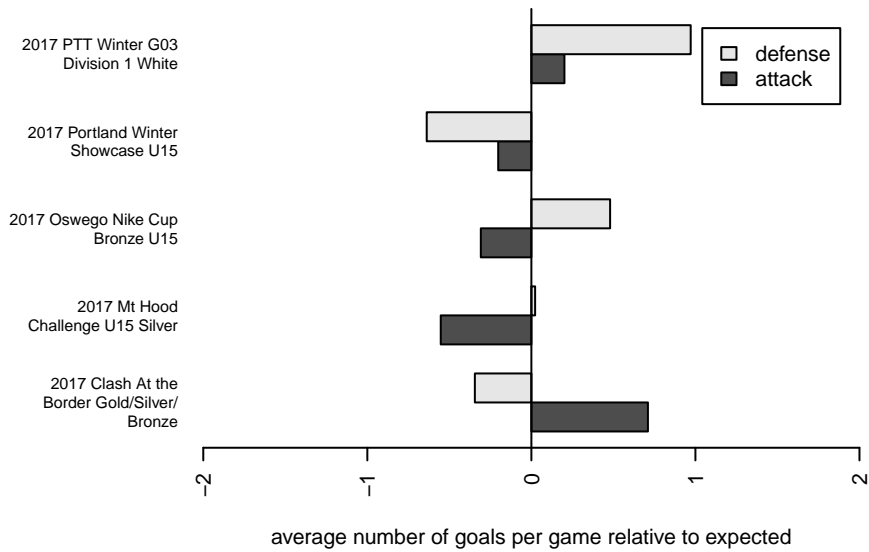

Crossfire OR White West G03

Crossfire Oregon
 , OR
 G03 total strength=1225
 attack=3.34 defense=5.69
 spr league = PTT Win G03 Div 1 White

alt names used:
 Crossfire Oregon West
 Crossfire Oregon 03G White
 CROSSFIRE OREGON 2003G WHITE (OR)
 CROSSFIRE OREGON WHITE WEST
 CROSSFIRE OREGON WHITE WEST
 Crossfire Oregon 03G White West

Venues played:
 2017 Clash At the Border Gold/Silver/Bronze
 2017 PCU Summer Classic Bronze
 2017 Oswego Nike Cup Bronze U15
 2017 Mt Hood Challenge U15 Silver
 2017 Portland Winter Showcase U15
 2017 PTT Winter G03 Division 1 White

**attack and defense variance (black dot)
relative to other teams
and top 10 in region**

**attack and defense rating
relative to others at age
and all opponents in last 13 months**

Performance relative to 13 month average