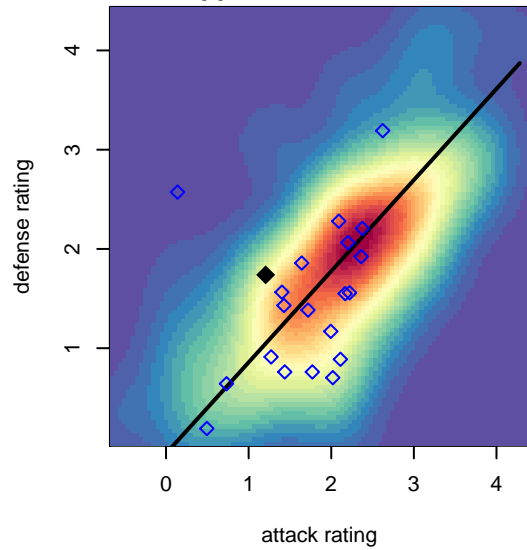

Crossfire OR White West G03

Crossfire Oregon
 , OR
 G03 total strength=1225
 attack=3.34 defense=5.69
 spr league = PTT Win G03 Div 1 White

alt names used:
 Crossfire Oregon West
 Crossfire Oregon 03G White
 CROSSFIRE OREGON 2003G WHITE (OR)
 CROSSFIRE OREGON WHITE WEST
 CROSSFIRE OREGON WHITE WEST
 Crossfire Oregon 03G White West

Venues played:
 2017 Clash At the Border Gold/Silver/Bronze
 2017 PCU Summer Classic Bronze
 2017 Oswego Nike Cup Bronze U15
 2017 Mt Hood Challenge U15 Silver
 2017 Portland Winter Showcase U15
 2017 PTT Winter G03 Division 1 White

**attack and defense variance (black dot)
relative to other teams
and top 10 in region**

**attack and defense rating
relative to others at age
and all opponents in last 13 months**

Performance relative to 13 month average