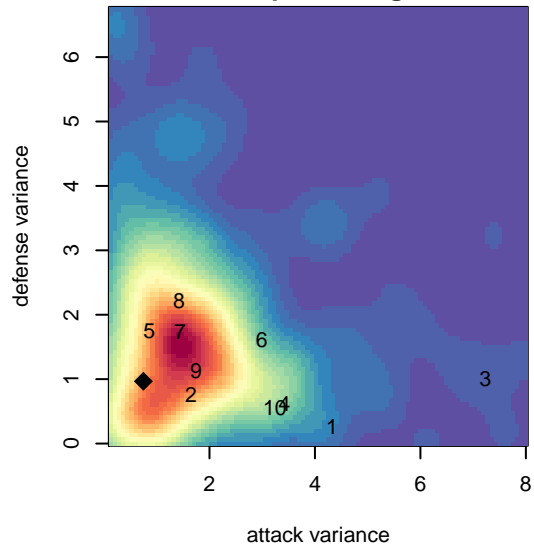

Crossfire OR White West G03

Crossfire Oregon
 , OR
 G03 total strength=1225
 attack=3.34 defense=5.69
 spr league = PTT Win G03 Div 1 White

alt names used:
 Crossfire Oregon West
 Crossfire Oregon 03G White
 CROSSFIRE OREGON 2003G WHITE (OR)
 CROSSFIRE OREGON WHITE WEST
 CROSSFIRE OREGON WHITE WEST
 Crossfire Oregon 03G White West

**attack and defense variance (black dot)
relative to other teams
and top 10 in region**

**attack and defense rating
relative to others at age
and all opponents in last 13 months**

Performance relative to 13 month average