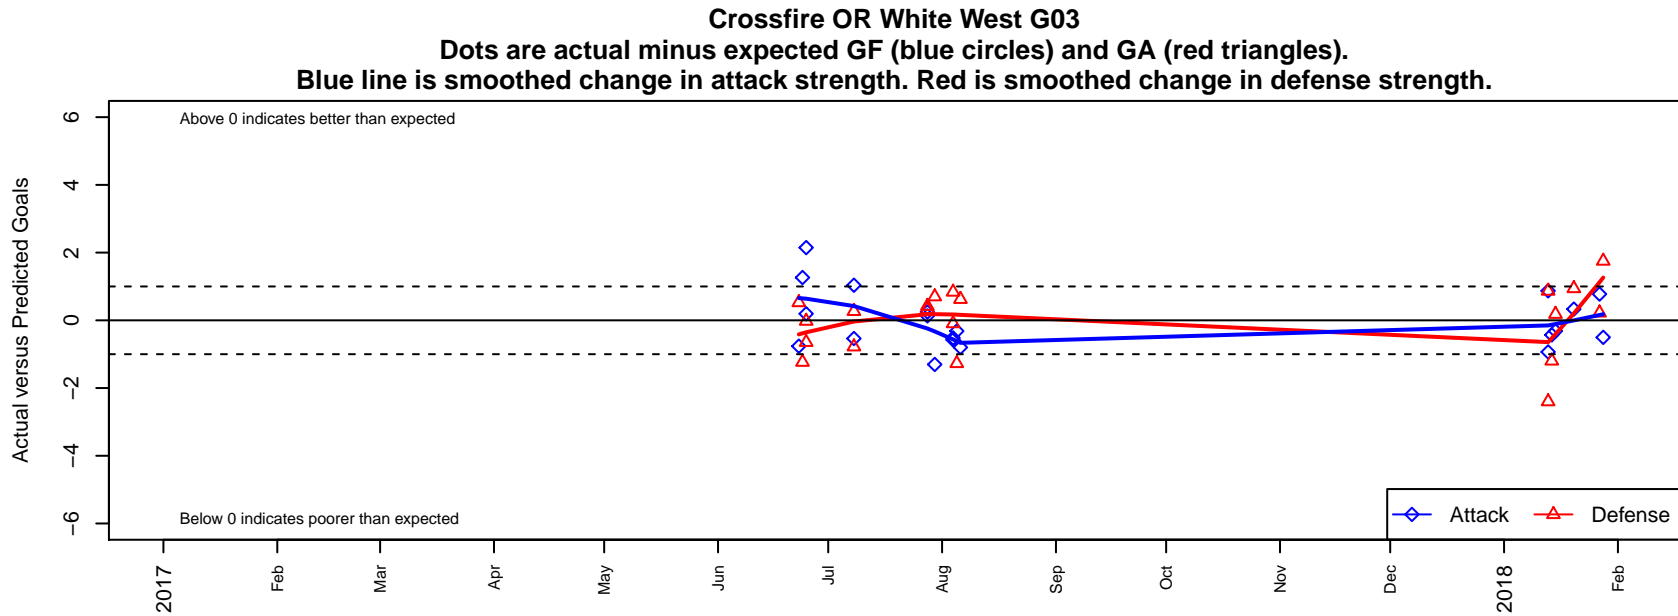

Crossfire OR White West G03

Crossfire Oregon
 , OR
 G03 total strength=1225
 attack=3.34 defense=5.69
 spr league = PTT Win G03 Div 1 White

alt names used:
 Crossfire Oregon West
 Crossfire Oregon 03G White
 CROSSFIRE OREGON 2003G WHITE (OR)
 CROSSFIRE OREGON WHITE WEST
 CROSSFIRE OREGON WHITE WEST
 Crossfire Oregon 03G White West

**attack and defense variance (black dot)
relative to other teams
and top 10 in region**

**attack and defense rating
relative to others at age
and all opponents in last 13 months**

Performance relative to 13 month average